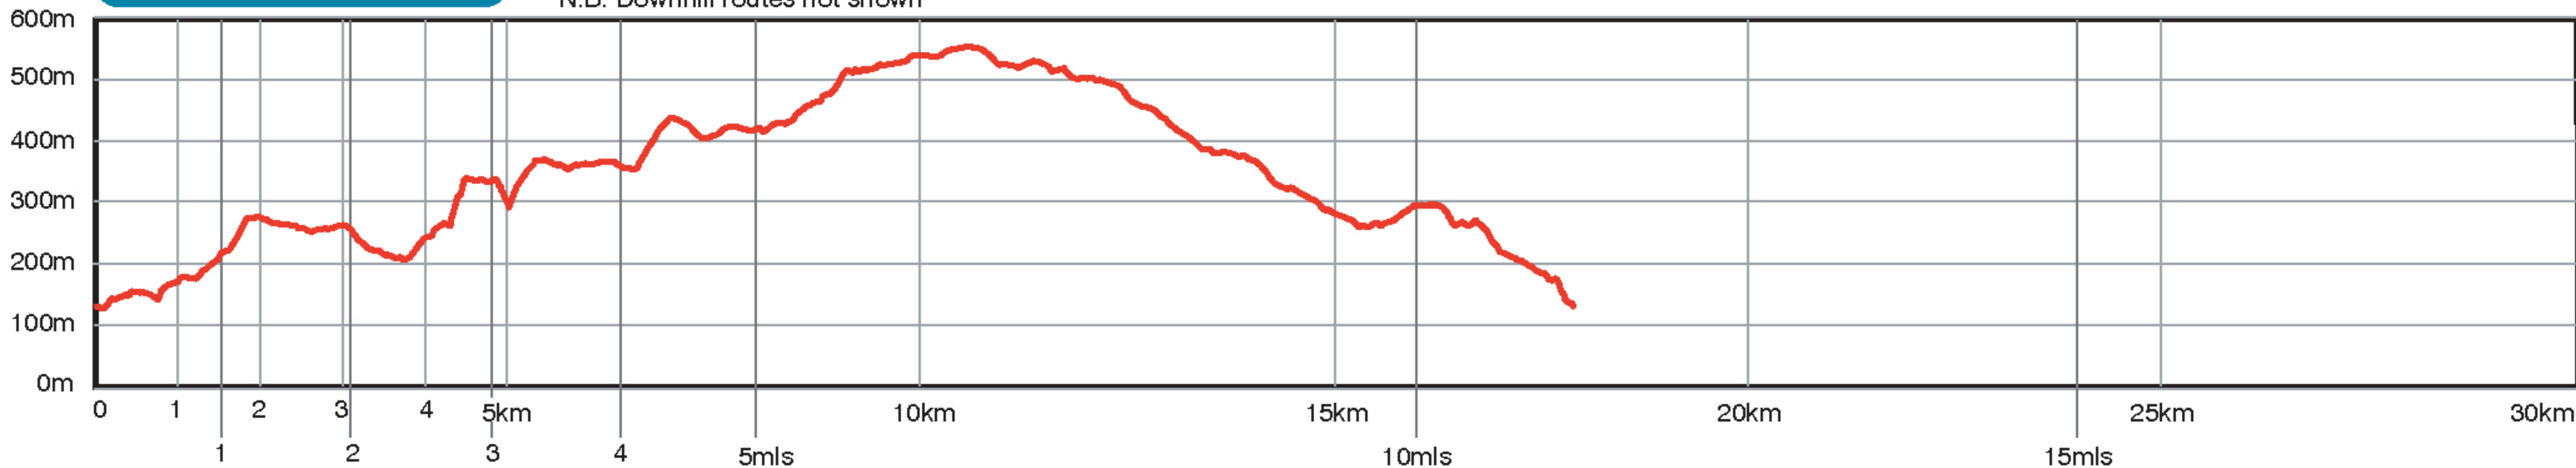

Innerleithen

N.B. Downhill routes not shown

Route profiles