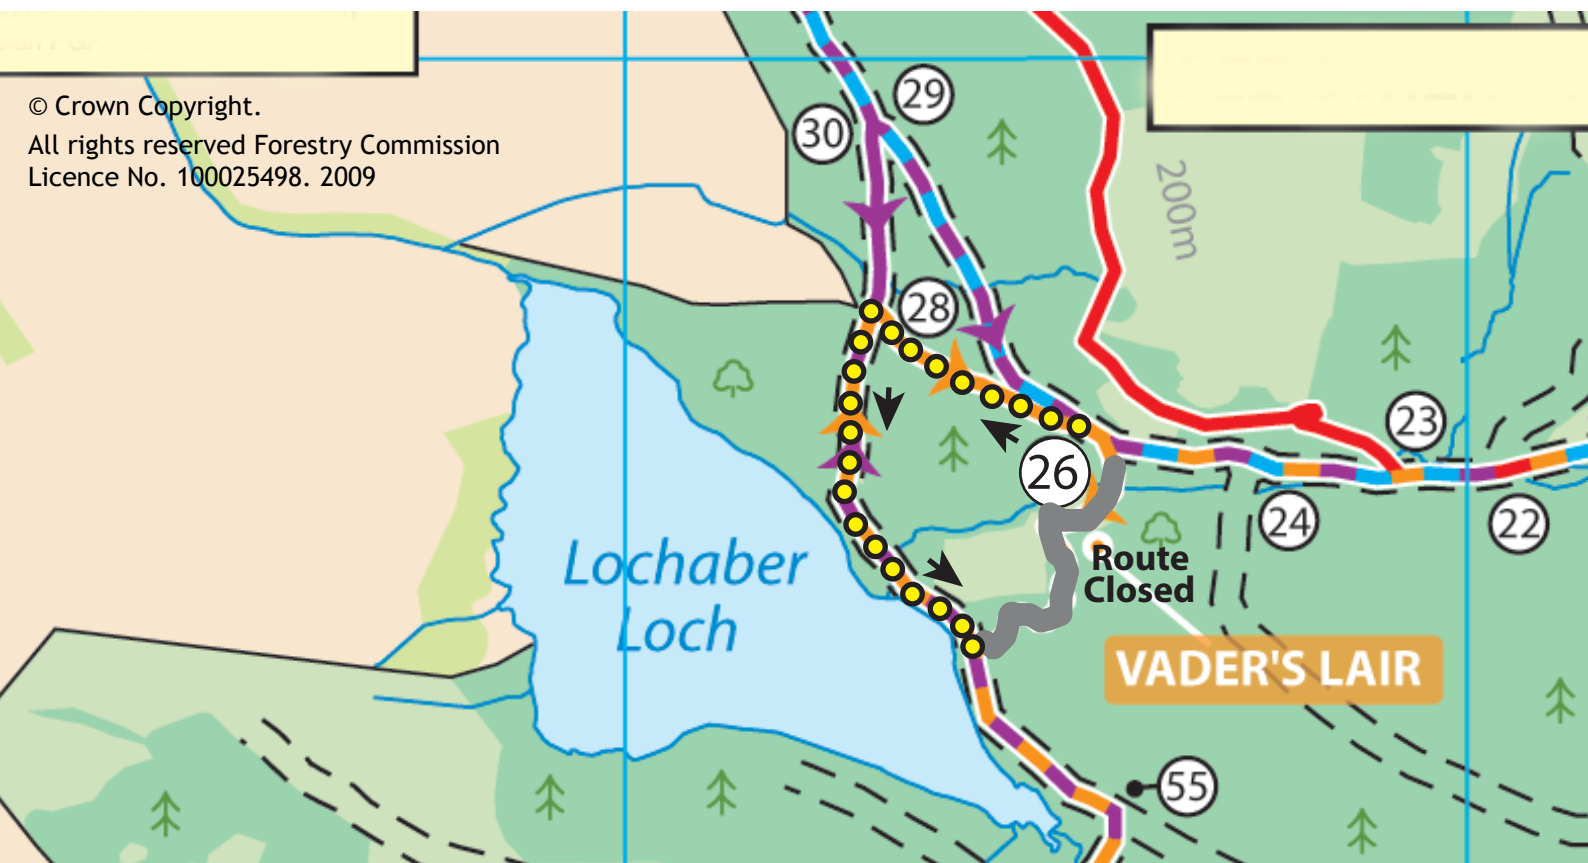

Mabie Diversion

Due to timber harvesting operations, the **ORANGE** Vader's Lair section is closed at post 26 (entrance to Vader's Lair) until the end May.

(Diversion shown ●●● on map below)

Please follow diversion signs

Thank you

Forestry Commission Scotland
Dumfries and Borders Forest District
Ae Village
Dumfries DG1 1QB

Tel 01387 860247