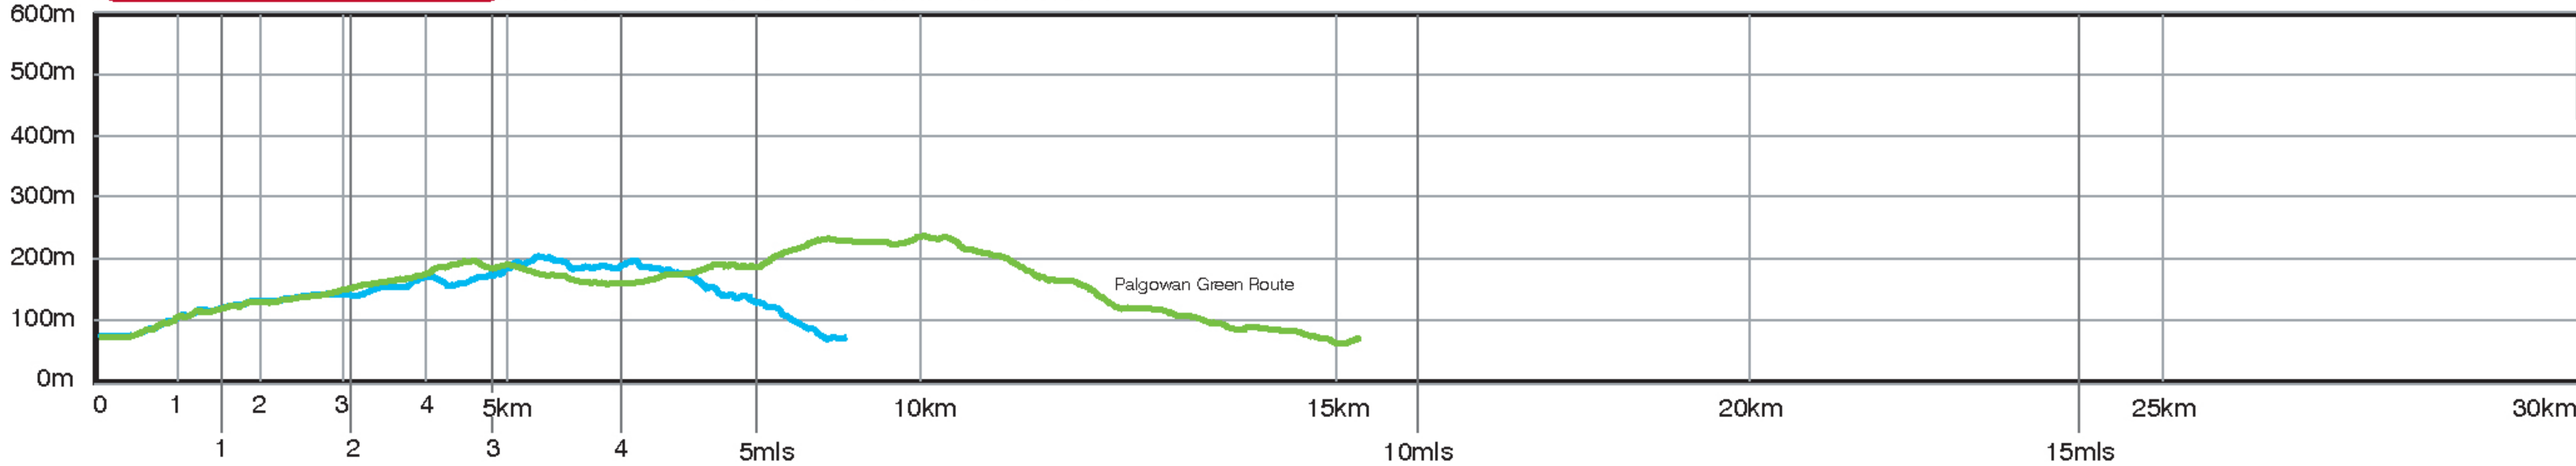

# Glentrool

N.B. Purple-Big Country route profile not shown

## Route profiles