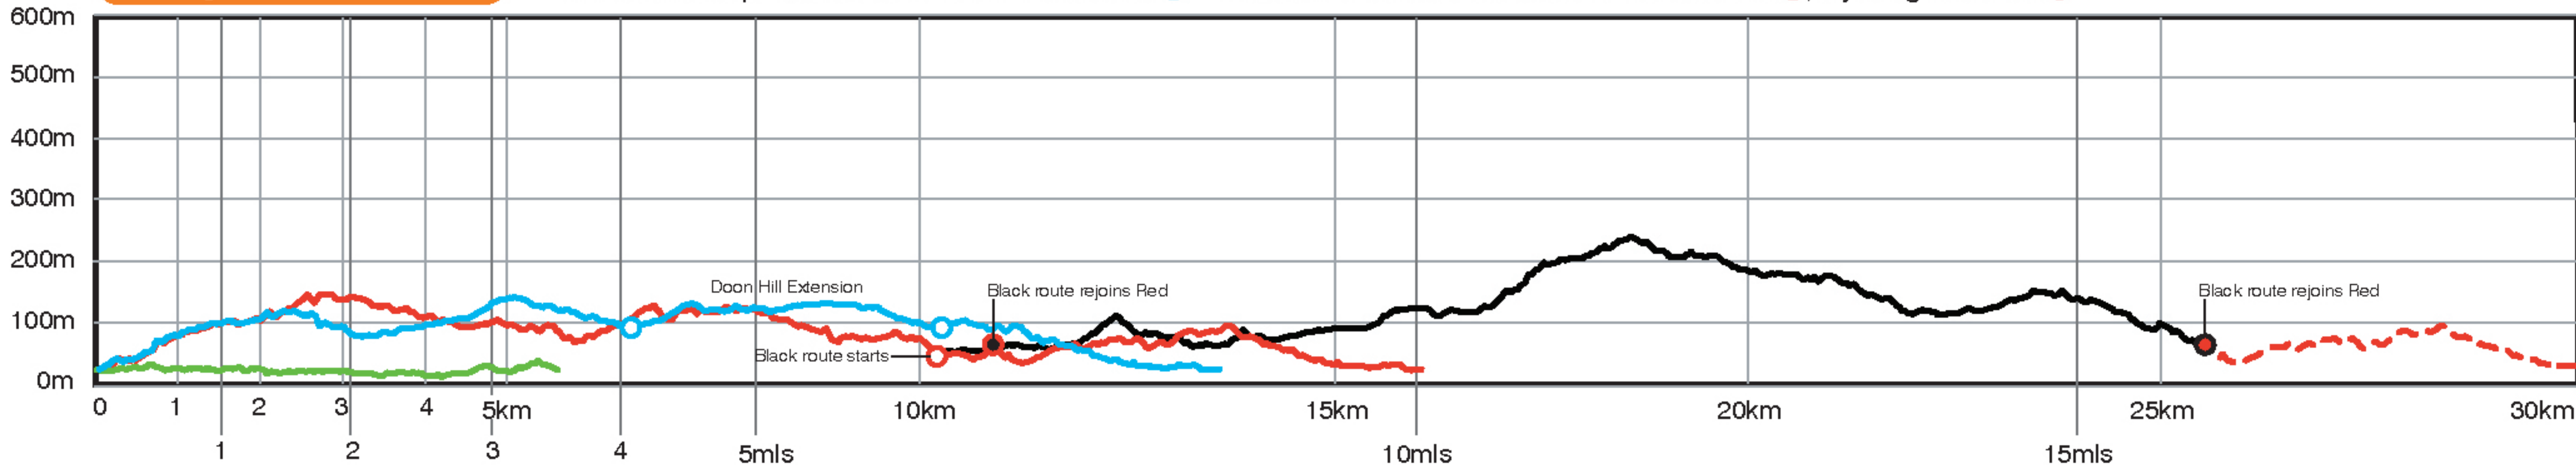

# Kirroughtree

N.B. Blue route profile includes Doon Hill Extension  The Black route is an extension of the Red route , rejoining Red route 

Route profiles